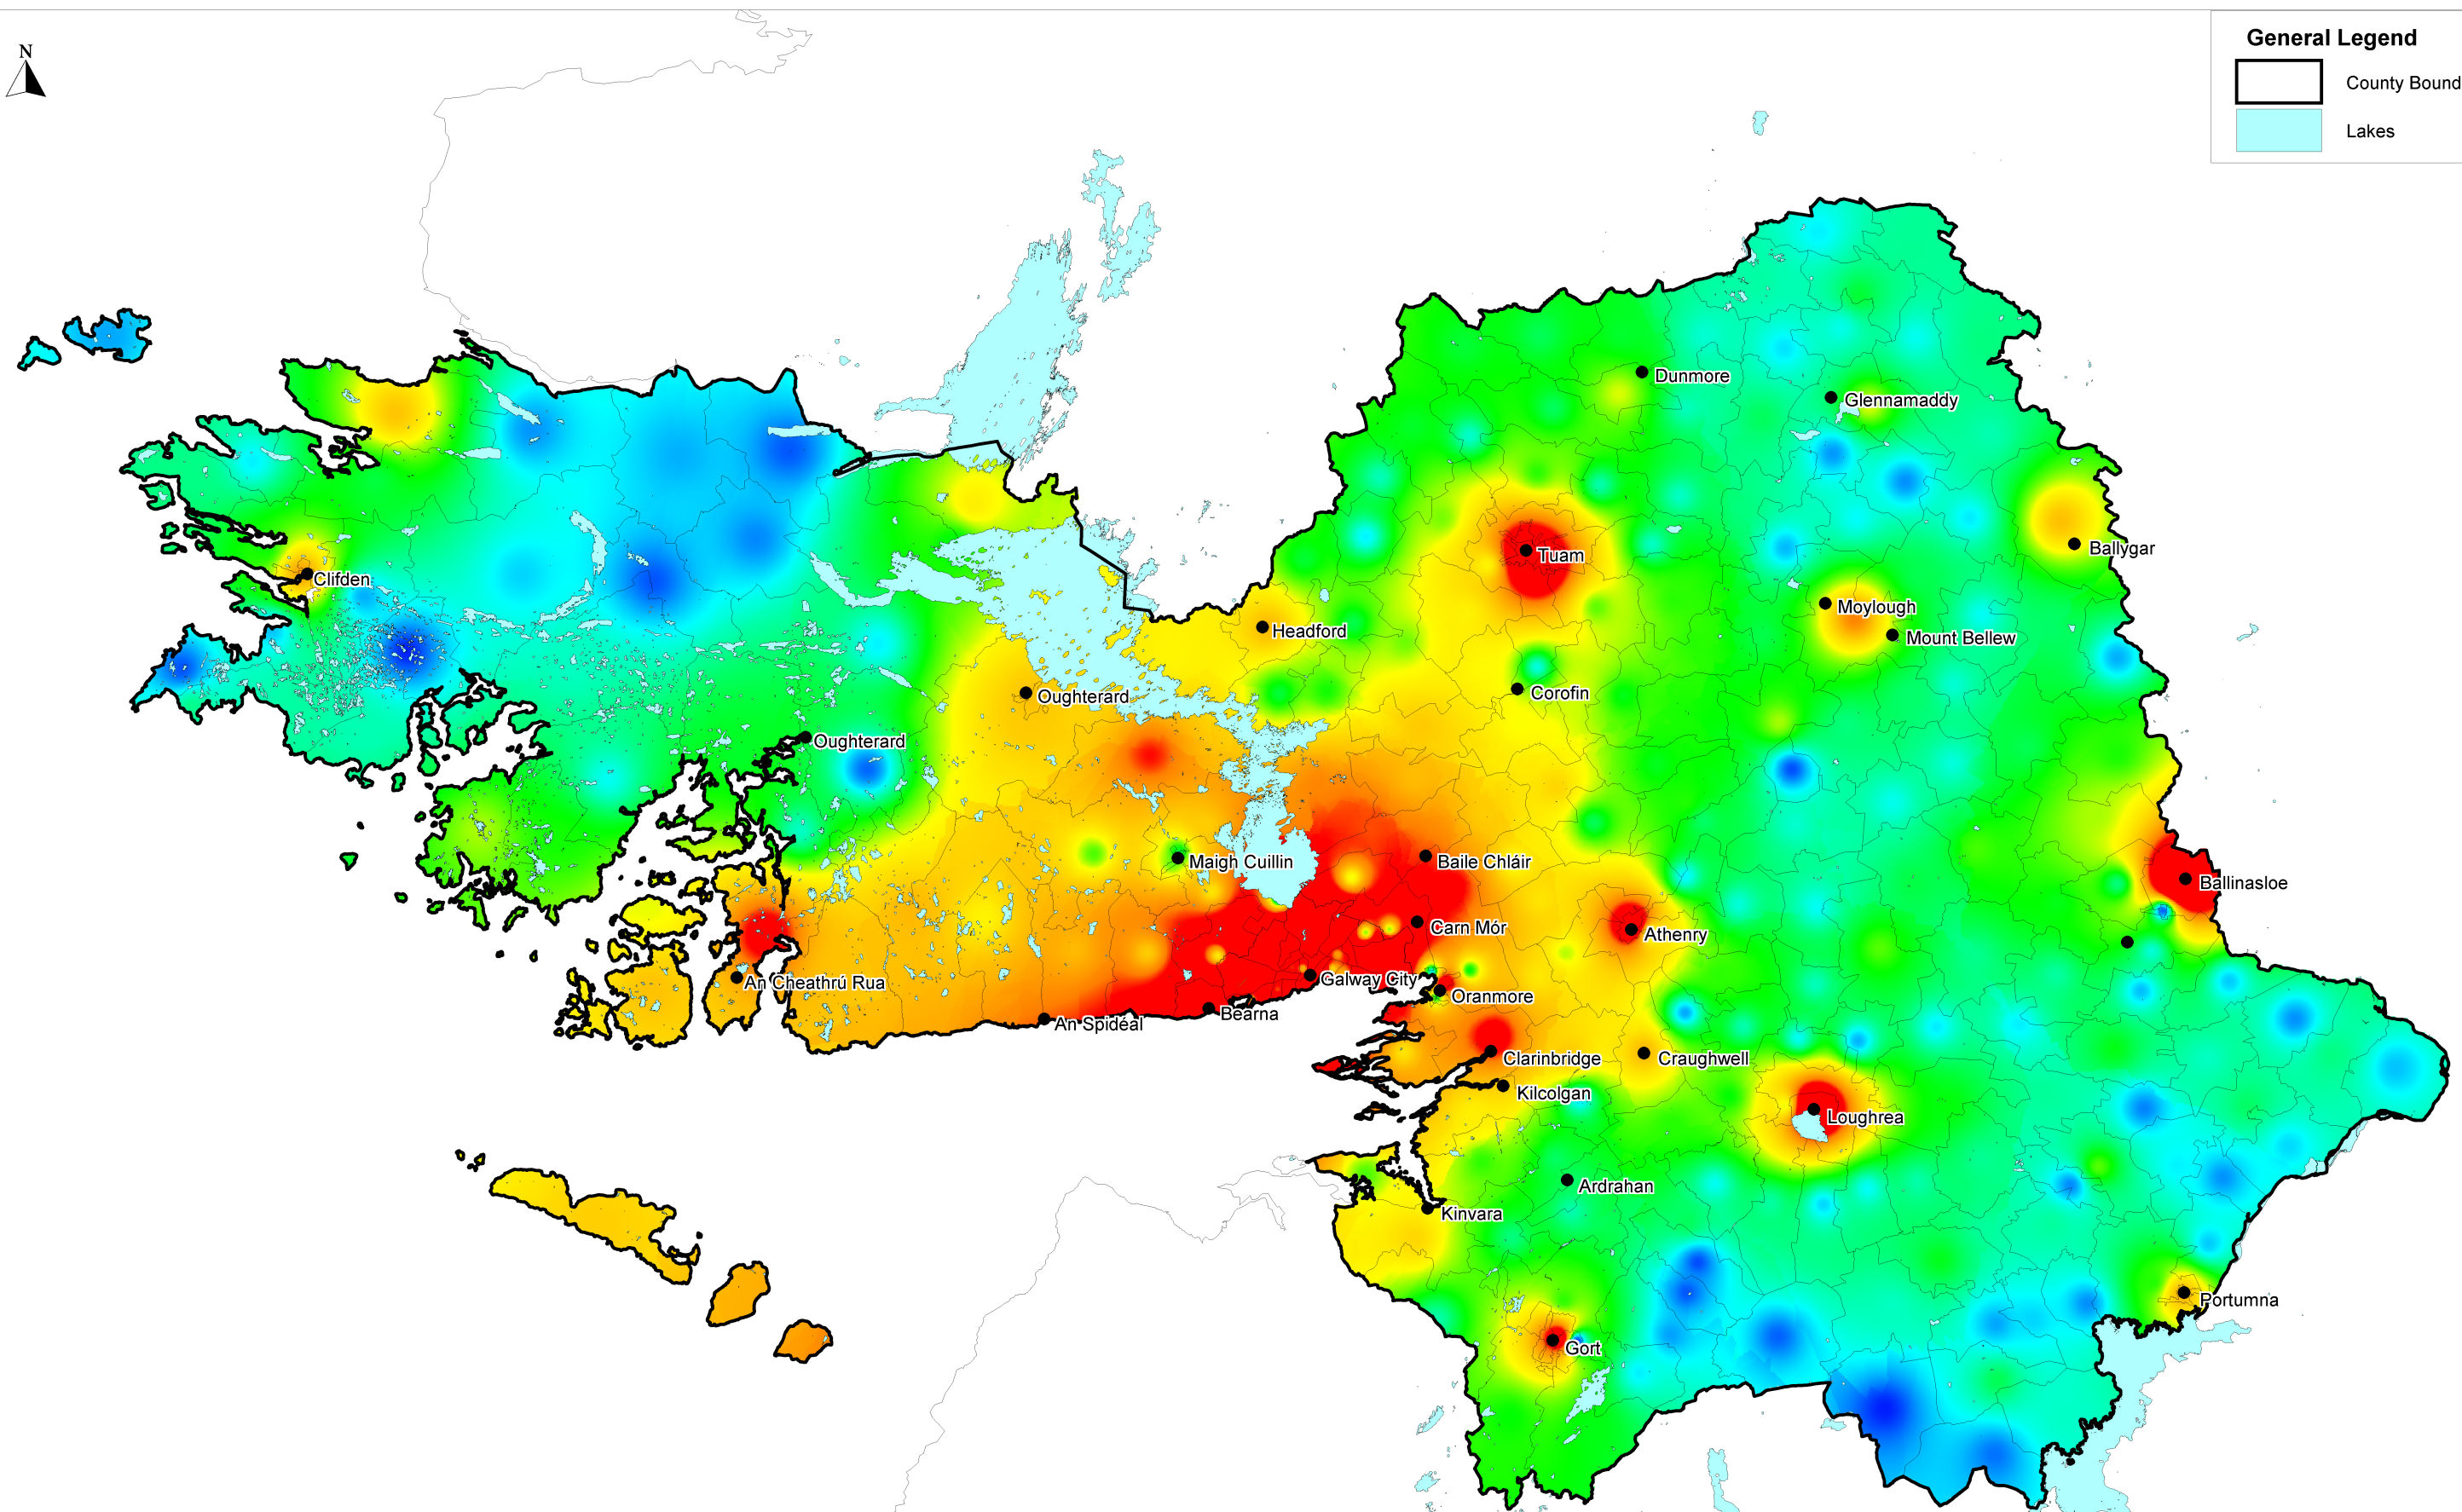

General Legend

-  County Boundary
-  Lakes

Note: Small settlements omitted for clarity

Population Per Hectare

-  200
-  175
-  90
-  60
-  30
-  0

Ordnance Survey Ireland. All rights reserved.
Licence number 2003/07CCMA/Galway County Council.

Comhairle Chontae Na Gaillimhe Galway County Council	
<i>County Development Plan 2009-2015</i>	
Title: Population Density	
Date: May 2009	Scale: 1:400,000
Drawn: BW	No.: SS1
